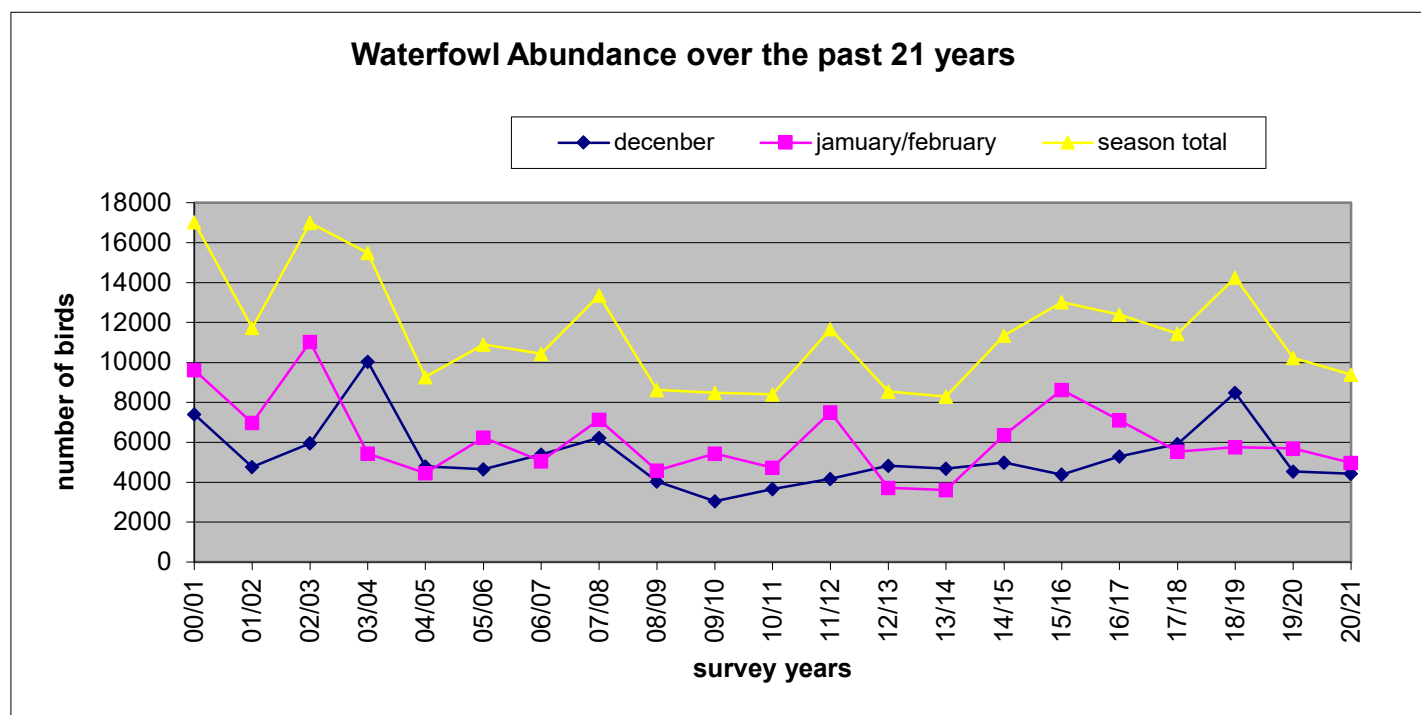

Waterfowl abundance 00/01-20/21

| years | December | January/February | season | Dec Ice | Jan/Feb ice |
|-------|----------|------------------|--------|----------|-------------|
| 00/01 | 7409 | 9622 | 17031 | moderate | moderate |
| 01/02 | 4764 | 6977 | 11741 | low | low |
| 02/03 | 5966 | 11026 | 16992 | mod-high | high |
| 03/04 | 10049 | 5448 | 15497 | high | high |
| 04/05 | 4797 | 4469 | 9266 | low | high |
| 05/06 | 4656 | 6244 | 10900 | low | low |
| 06/07 | 5390 | 5048 | 10438 | low | high |
| 07/08 | 6230 | 7131 | 13361 | moderate | moderate |
| 08/09 | 4044 | 4589 | 8633 | low-mod | mod-high |
| 09/10 | 3054 | 5434 | 8488 | low | mod-high |
| 10/11 | 3674 | 4738 | 8412 | low | mod-high |
| 11/12 | 4170 | 7501 | 11671 | low | low |
| 12/13 | 4824 | 3731 | 8555 | low | high |
| 13/14 | 4680 | 3617 | 8297 | low | high |
| 14/15 | 4988 | 6364 | 11352 | low | high |
| 15/16 | 4395 | 8635 | 13030 | low | low |
| 16/17 | 5297 | 7100 | 12397 | low | low |
| 17/18 | 5905 | 5536 | 11441 | low | low |
| 18/19 | 8494 | 5763 | 14257 | high | moderate |
| 19/20 | 4549 | 5687 | 10236 | moderate | low |
| 20/21 | 4429 | 4975 | 9404 | low/none | high |