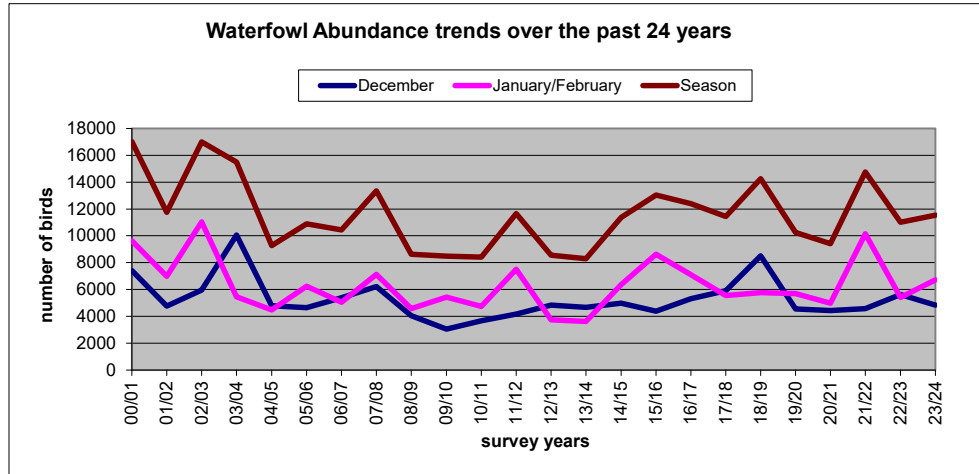

**Waterfowl abundance 00/01-23/24**

| years | December | January/February | season | Dec Ice  | Jan/Feb ice |
|-------|----------|------------------|--------|----------|-------------|
| 00/01 | 7409     | 9622             | 17031  | moderate | moderate    |
| 01/02 | 4764     | 6977             | 11741  | low      | low         |
| 02/03 | 5966     | 11026            | 16992  | mod-high | high        |
| 03/04 | 10049    | 5448             | 15497  | high     | high        |
| 04/05 | 4797     | 4469             | 9266   | low      | high        |
| 05/06 | 4656     | 6244             | 10900  | low      | low         |
| 06/07 | 5390     | 5048             | 10438  | low      | high        |
| 07/08 | 6230     | 7131             | 13361  | moderate | moderate    |
| 08/09 | 4044     | 4589             | 8633   | low-mod  | mod-high    |
| 09/10 | 3054     | 5434             | 8488   | low      | mod-high    |
| 10/11 | 3674     | 4738             | 8412   | low      | mod-high    |
| 11/12 | 4170     | 7501             | 11671  | low      | low         |
| 12/13 | 4824     | 3731             | 8555   | low      | high        |
| 13/14 | 4680     | 3617             | 8297   | low      | high        |
| 14/15 | 4988     | 6364             | 11352  | low      | high        |
| 15/16 | 4395     | 8635             | 13030  | low      | low         |
| 16/17 | 5297     | 7100             | 12397  | low      | low         |
| 17/18 | 5905     | 5536             | 11441  | low      | low         |
| 18/19 | 8494     | 5763             | 14257  | high     | moderate    |
| 19/20 | 4549     | 5687             | 10236  | moderate | low         |
| 20/21 | 4429     | 4975             | 9404   | low/none | high        |
| 21/22 | 4586     | 10165            | 14751  | none     | high        |
| 22/23 | 5620     | 5399             | 11019  | none     | low/none    |
| 23/24 | 4839     | 6704             | 11543  | none     | low/none    |